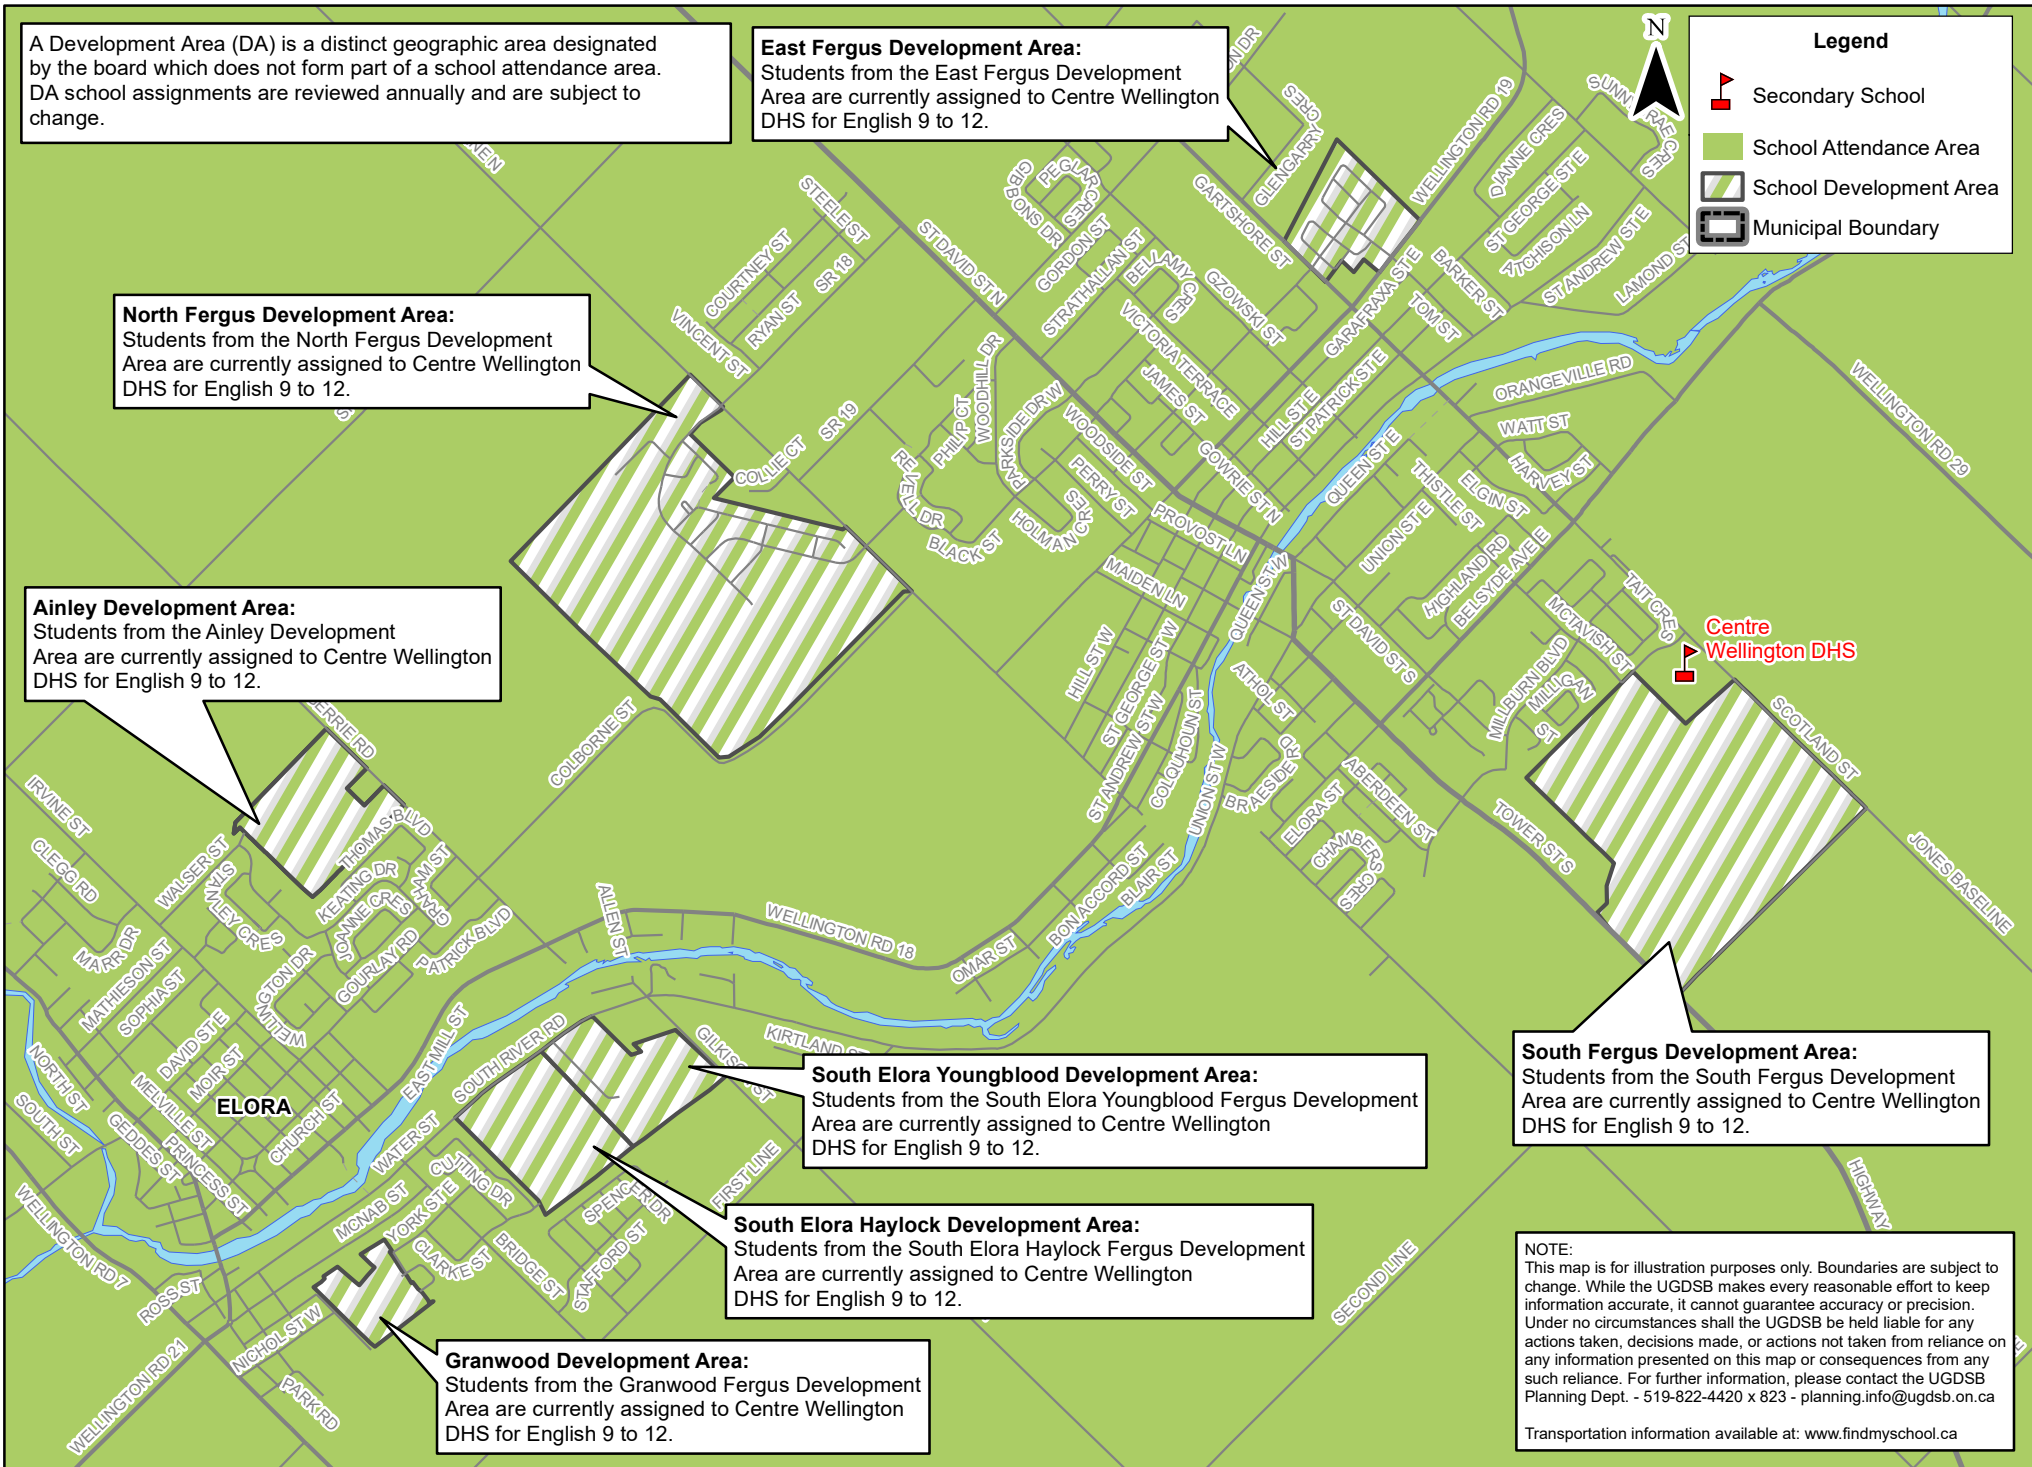

Centre Wellington DHS English Secondary Attendance Area (Map 1 of 2)

Centre Wellington DHS English Secondary Attendance Area (Map 2 of 2)

Centre Wellington DHS English Secondary Attendance Area (Map 2 of 2)

A Development Area (DA) is a distinct geographic area designated by the board which does not form part of a school attendance area. DA school assignments are reviewed annually and are subject to change.

South Fergus Development Area:
Students from the South Fergus Development Area are currently assigned to Centre Wellington DHS for English 9 to 12.

South Elora Youngblood Development Area:
Students from the South Elora Youngblood Fergus Development Area are currently assigned to Centre Wellington DHS for English 9 to 12.

South Elora Haylock Development Area:
Students from the South Elora Haylock Fergus Development Area are currently assigned to Centre Wellington DHS for English 9 to 12.

Granwood Development Area:
Students from the Granwood Fergus Development Area are currently assigned to Centre Wellington DHS for English 9 to 12.