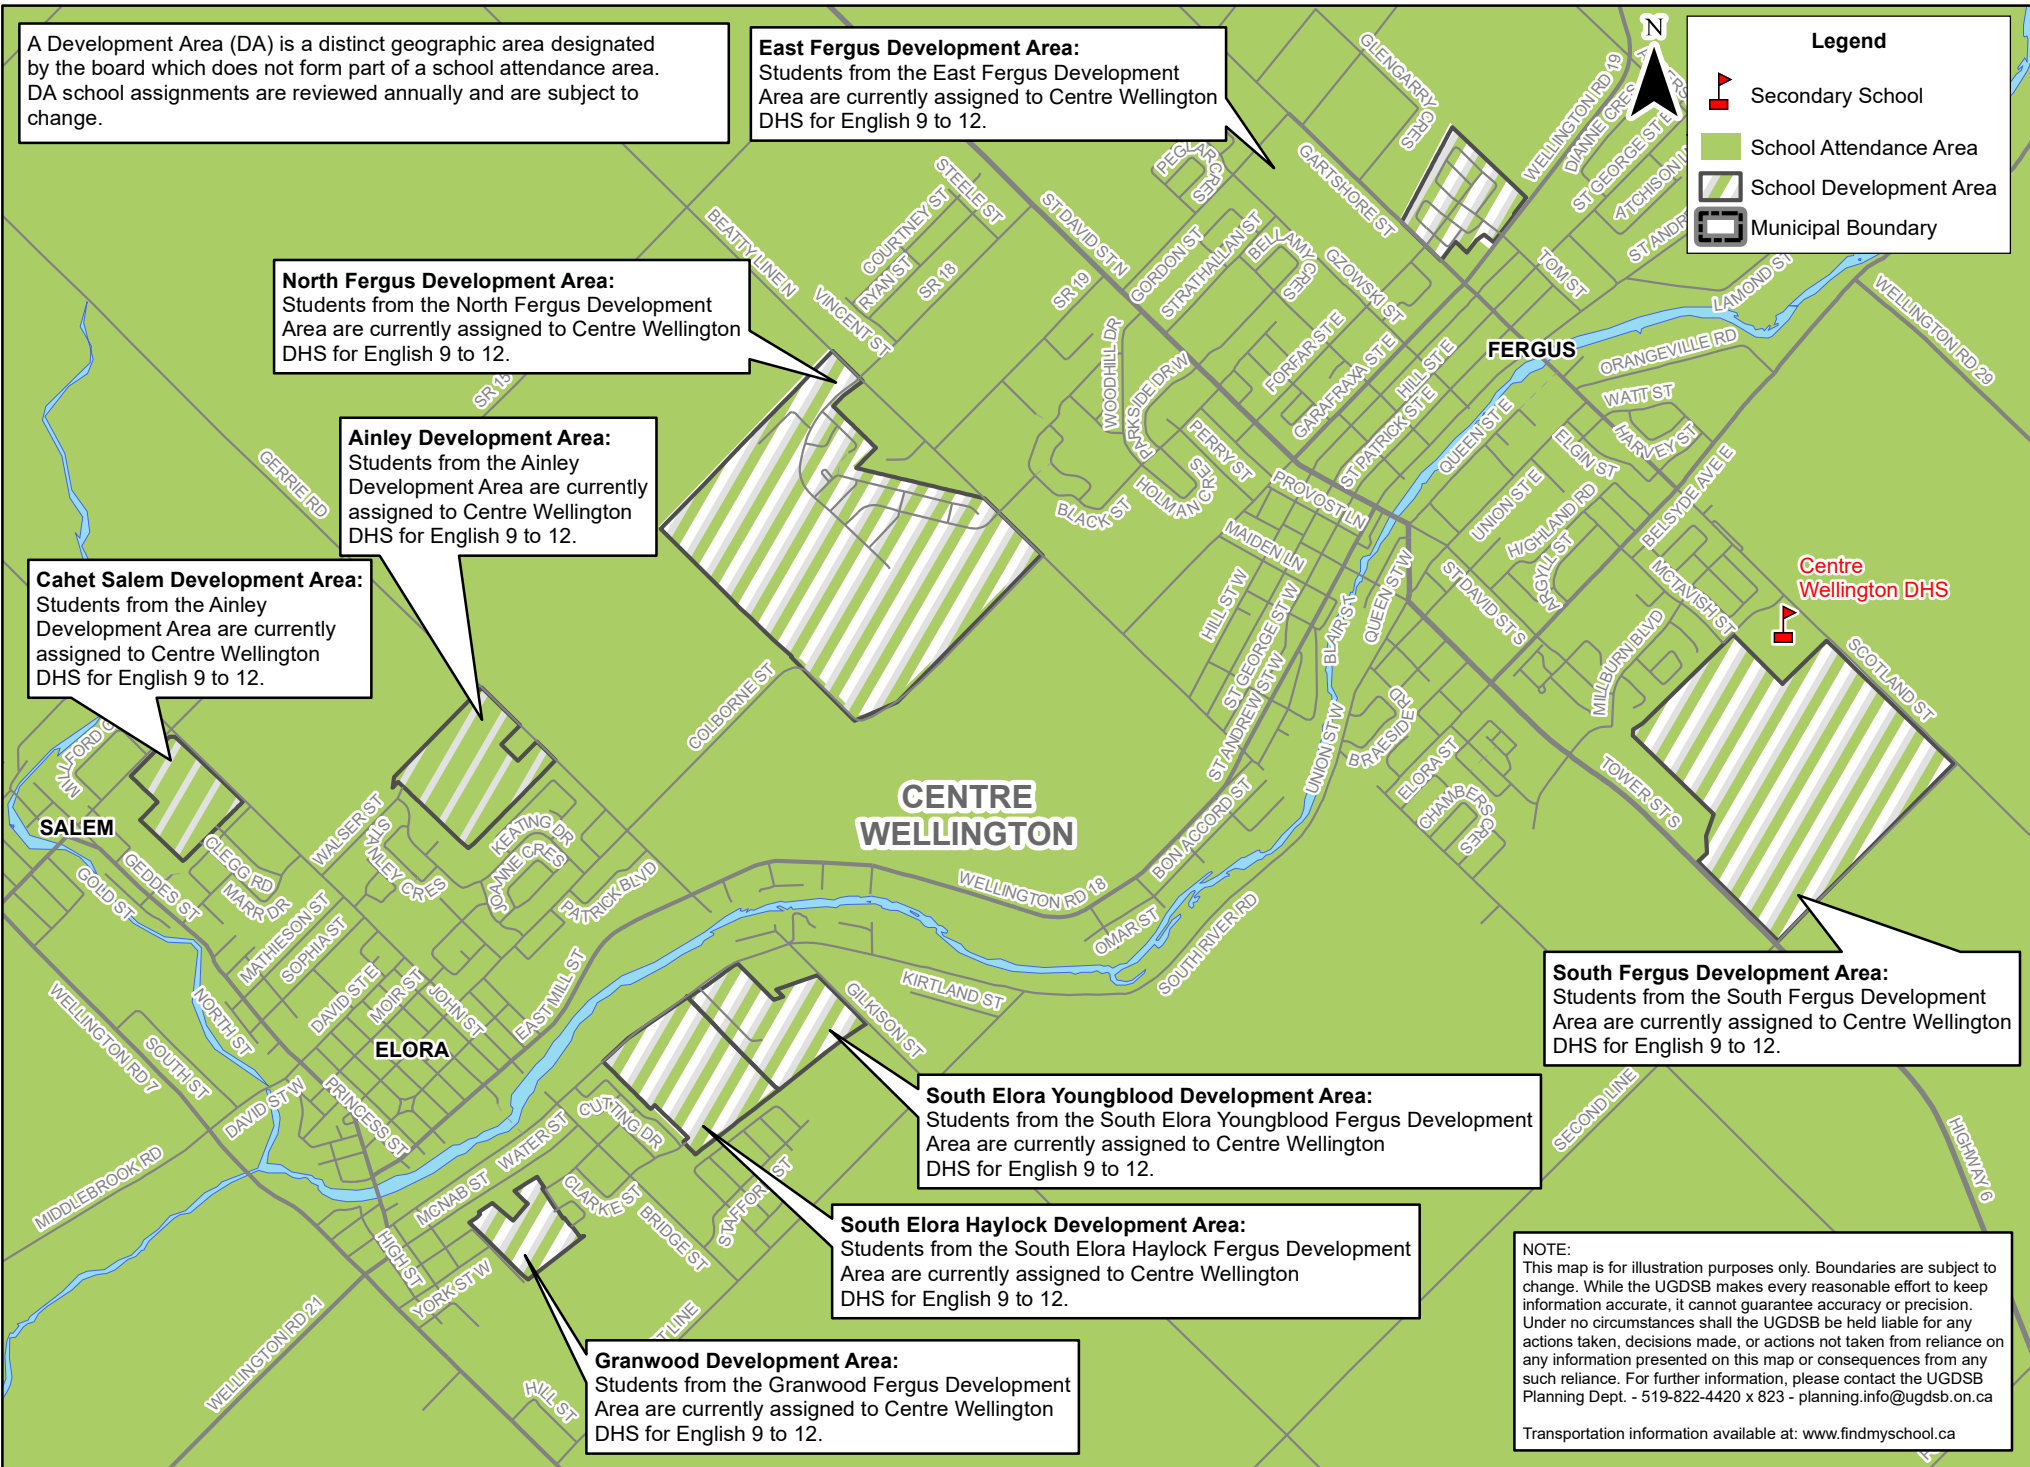

Centre Wellington DHS English Secondary Attendance Area (Map 1 of 2)

Centre Wellington DHS English Secondary Attendance Area (Map 2 of 2)

Centre Wellington DHS English Secondary Attendance Area (Map 2 of 2)

A Development Area (DA) is a distinct geographic area designated by the board which does not form part of a school attendance area. DA school assignments are reviewed annually and are subject to change.

East Fergus Development Area:
Students from the East Fergus Development Area are currently assigned to Centre Wellington DHS for English 9 to 12.

North Fergus Development Area:
Students from the North Fergus Development Area are currently assigned to Centre Wellington DHS for English 9 to 12.

South Elora Haylock Development Area:
Students from the South Elora Haylock Fergus Development Area are currently assigned to Centre Wellington DHS for English 9 to 12.

Granwood Development Area:
Students from the Granwood Fergus Development Area are currently assigned to Centre Wellington DHS for English 9 to 12.