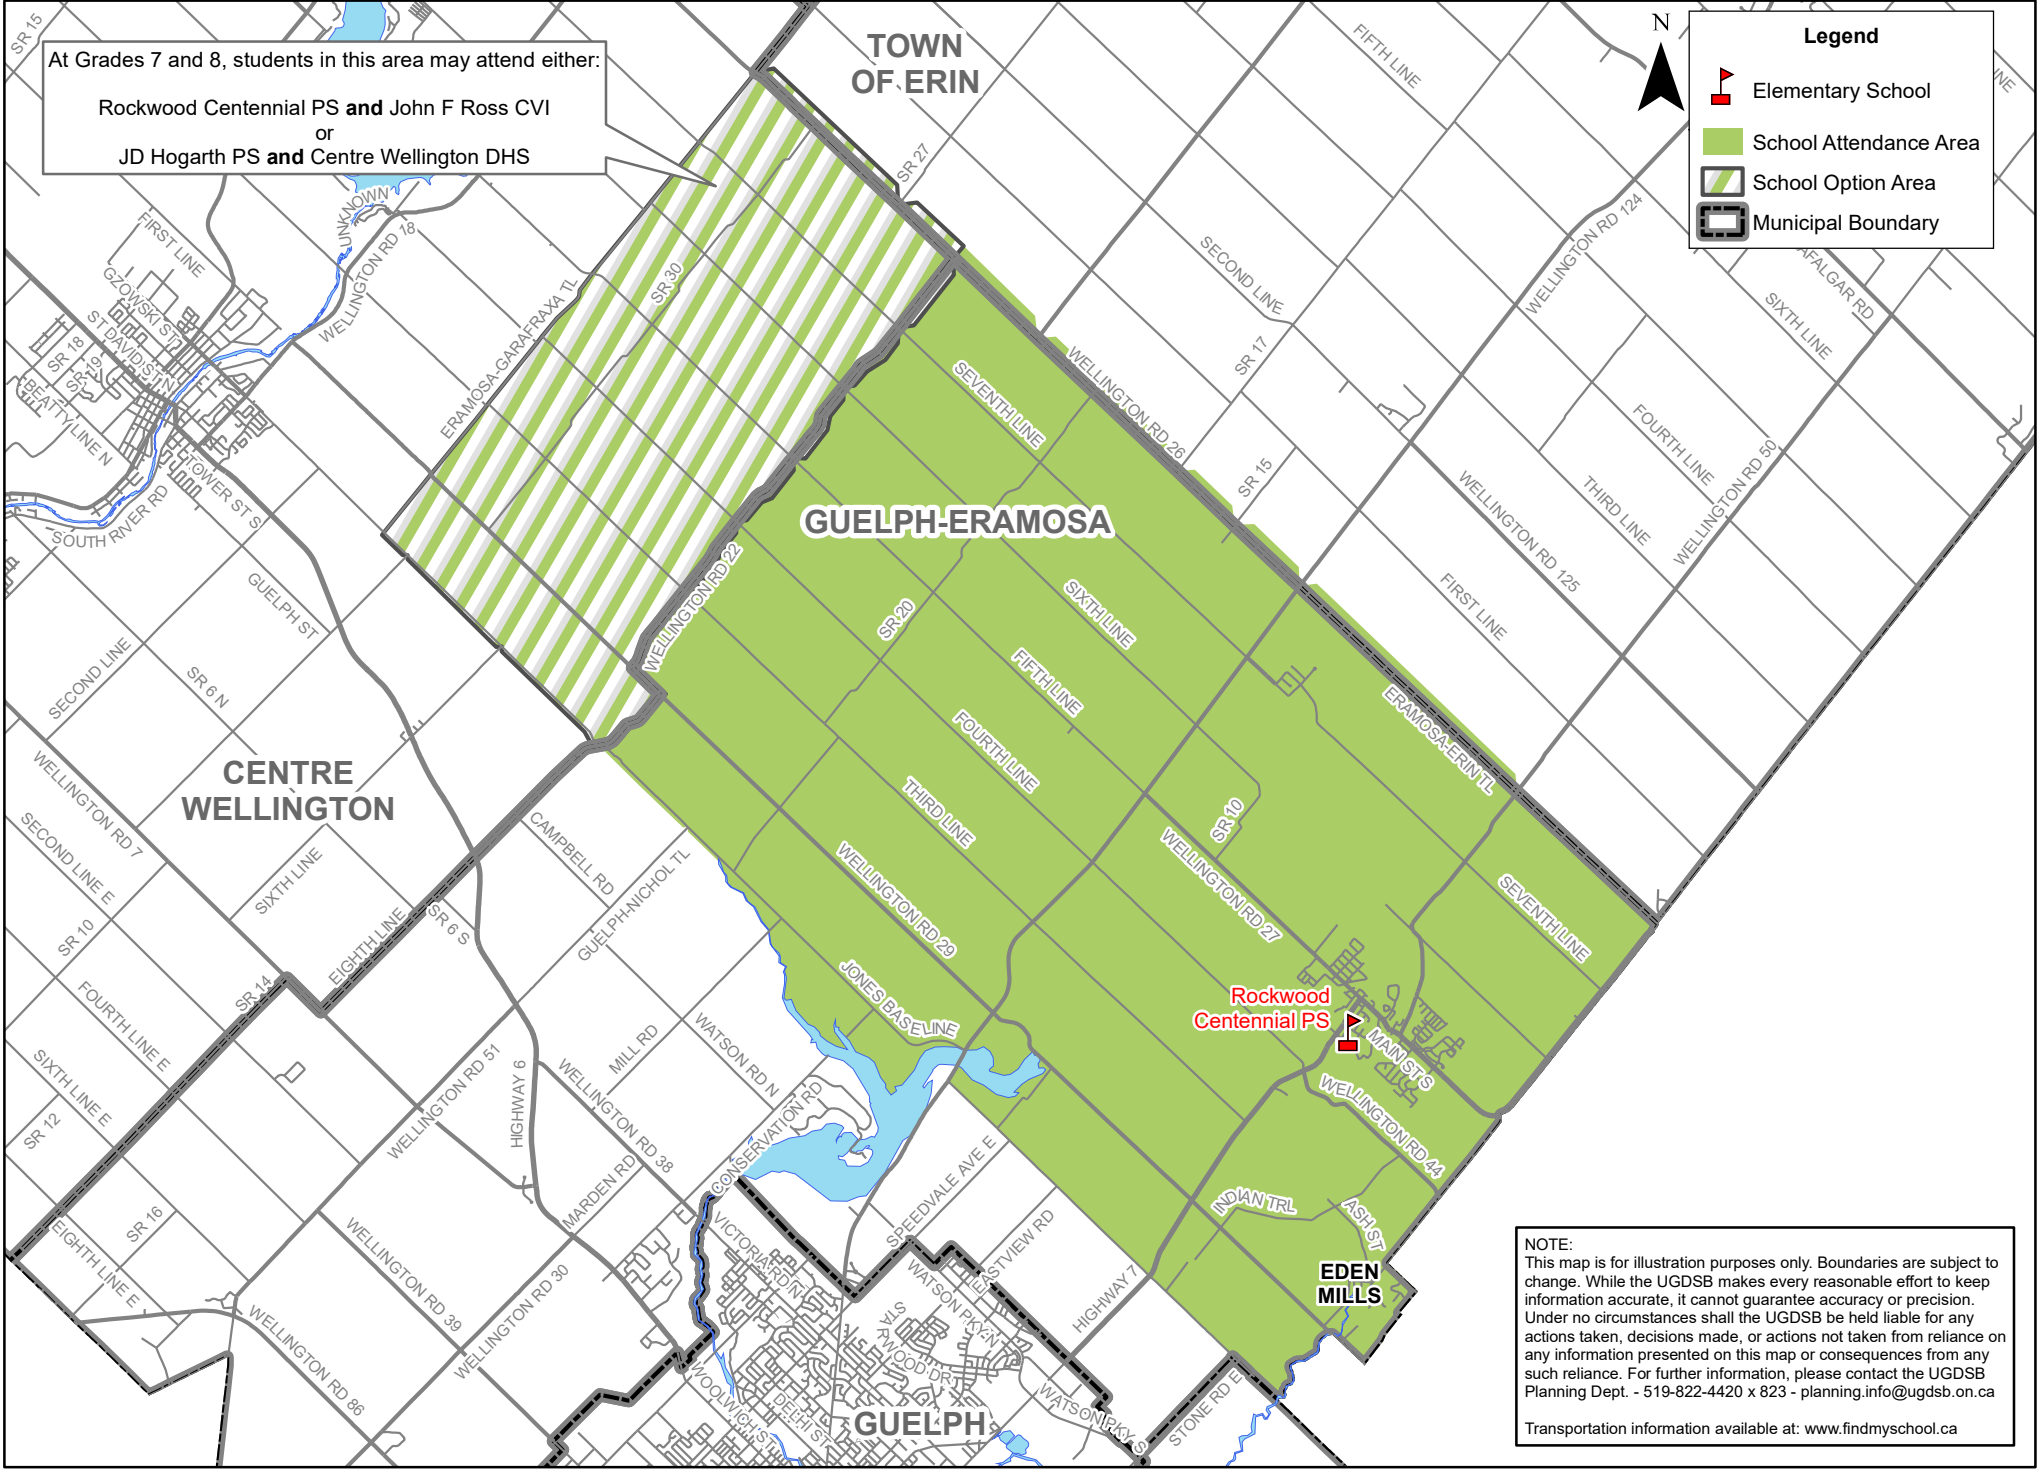

Rockwood Centennial PS English JK to 5 Attendance Area (Map 1 of 3)

NOTE:
 This map is for illustration purposes only. Boundaries are subject to change. While the UGDSB makes every reasonable effort to keep information accurate, it cannot guarantee accuracy or precision. Under no circumstances shall the UGDSB be held liable for any actions taken, decisions made, or actions not taken from reliance on any information presented on this map or consequences from any such reliance. For further information, please contact the UGDSB Planning Dept. - 519-822-4420 x 823 - planning.info@ugdsb.on.ca

Transportation information available at: www.findmyschool.ca

Rockwood Centennial PS English Grade 6 Attendance Area (Map 2 of 3)

Rockwood Centennial PS English 7 and 8 Attendance Area (Map 3 of 3)

At Grades 7 and 8, students in this area may attend either:
 Rockwood Centennial PS and John F Ross CVI
 or
 JD Hogarth PS and Centre Wellington DHS

Legend

-  Elementary School
-  School Attendance Area
-  School Option Area
-  Municipal Boundary

NOTE:
 This map is for illustration purposes only. Boundaries are subject to change. While the UGDSB makes every reasonable effort to keep information accurate, it cannot guarantee accuracy or precision. Under no circumstances shall the UGDSB be held liable for any actions taken, decisions made, or actions not taken from reliance on any information presented on this map or consequences from any such reliance. For further information, please contact the UGDSB Planning Dept. - 519-822-4420 x 823 - planning.info@ugdsb.on.ca