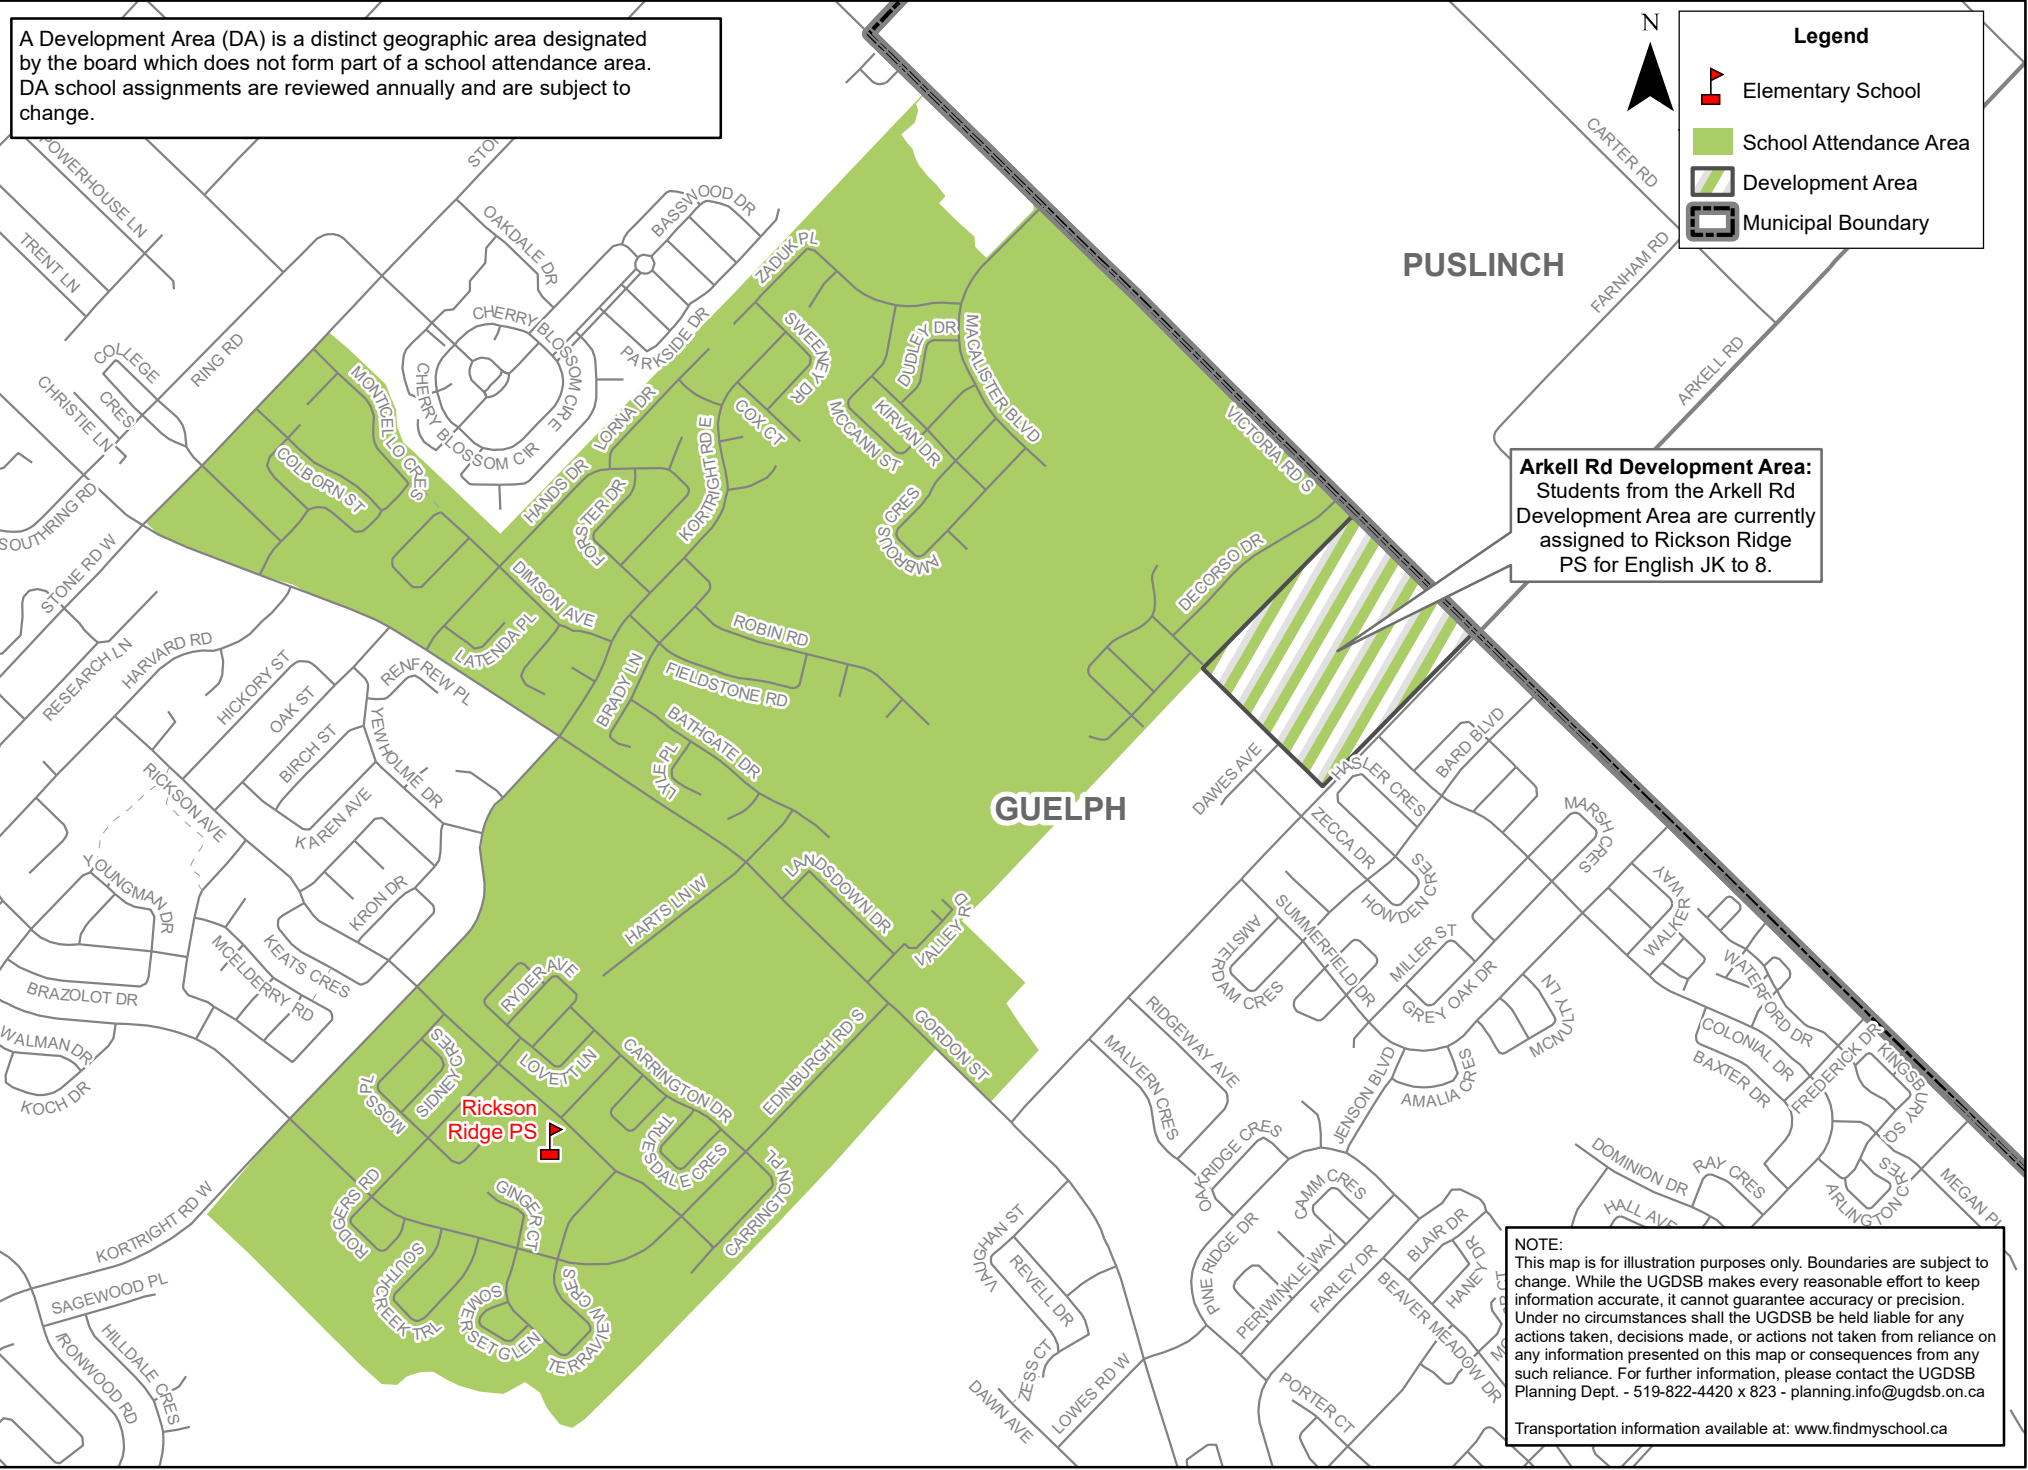

Rickson Ridge PS English JK to 8 Attendance Area

A Development Area (DA) is a distinct geographic area designated by the board which does not form part of a school attendance area. DA school assignments are reviewed annually and are subject to change.

Arkell Rd Development Area:
Students from the Arkell Rd Development Area are currently assigned to Rickson Ridge PS for English JK to 8.

NOTE:
This map is for illustration purposes only. Boundaries are subject to change. While the UGDSB makes every reasonable effort to keep information accurate, it cannot guarantee accuracy or precision. Under no circumstances shall the UGDSB be held liable for any actions taken, decisions made, or actions not taken from reliance on any information presented on this map or consequences from any such reliance. For further information, please contact the UGDSB Planning Dept. - 519-822-4420 x 823 - planning.info@ugdsb.on.ca