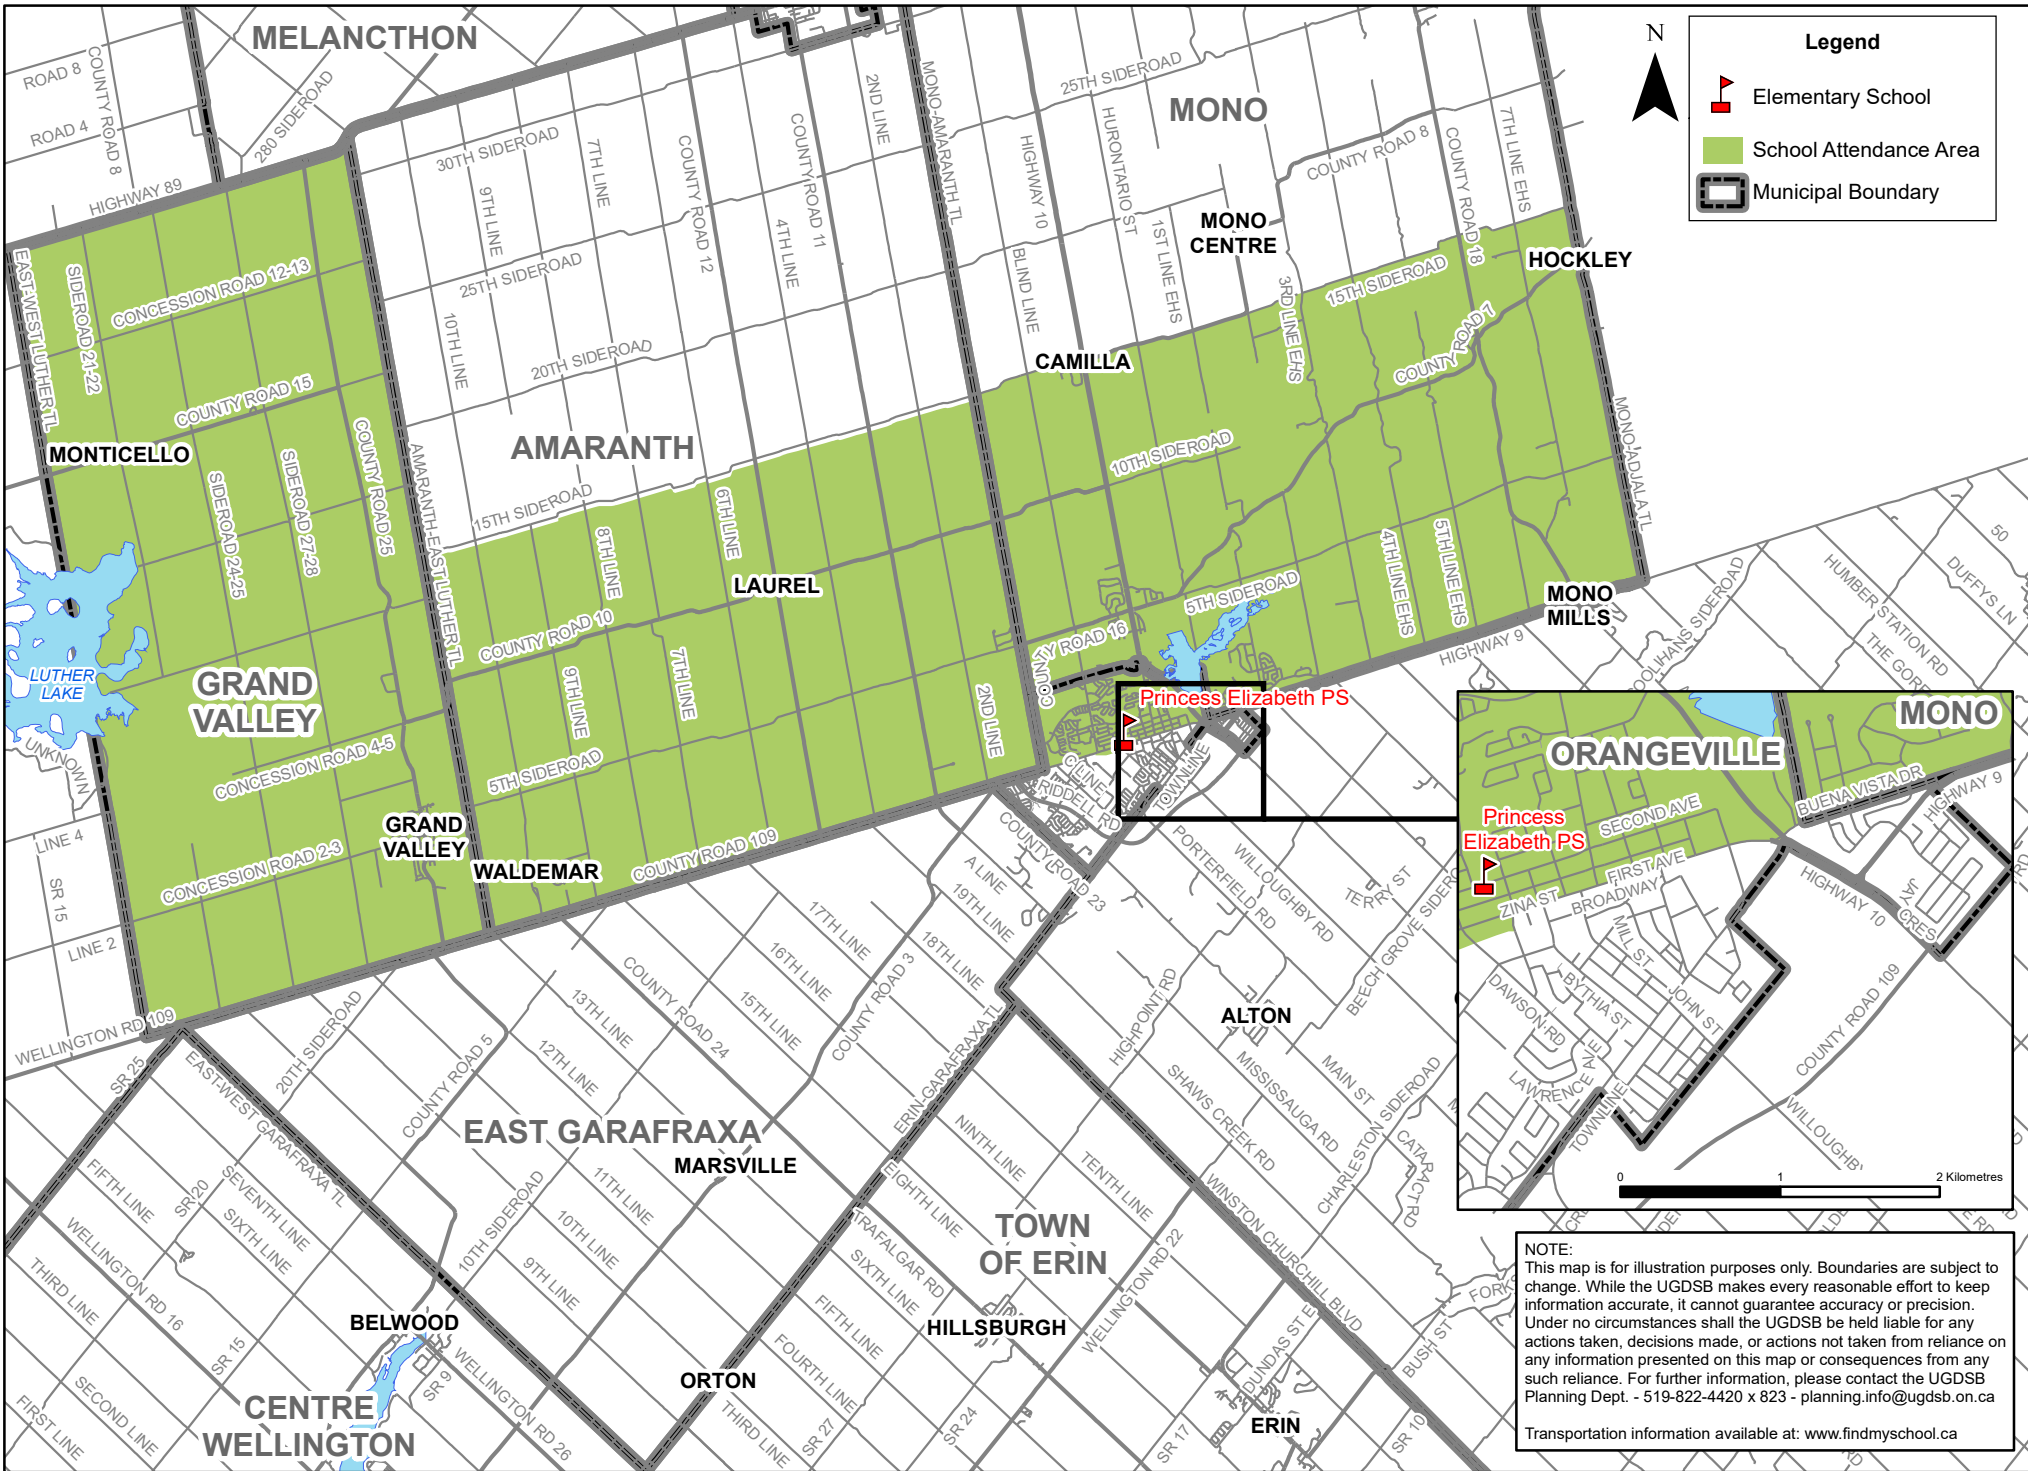

Princess Elizabeth PS French Immersion JK to 5 Attendance Area

Legend

-  Elementary School
-  School Attendance Area
-  Municipal Boundary

NOTE:
 This map is for illustration purposes only. Boundaries are subject to change. While the UGDSB makes every reasonable effort to keep information accurate, it cannot guarantee accuracy or precision. Under no circumstances shall the UGDSB be held liable for any actions taken, decisions made, or actions not taken from reliance on any information presented on this map or consequences from any such reliance. For further information, please contact the UGDSB Planning Dept. - 519-822-4420 x 823 - planning.info@ugdsb.on.ca