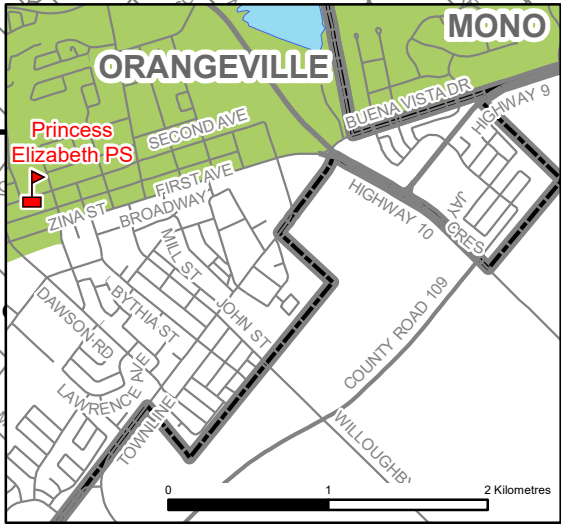

Princess Elizabeth PS French Immersion JK to 5 Attendance Area

Legend

-  Elementary School
-  School Attendance Area
-  Municipal Boundary

NOTE:
 This map is for illustration purposes only. Boundaries are subject to change. While the UGDSB makes every reasonable effort to keep information accurate, it cannot guarantee accuracy or precision. Under no circumstances shall the UGDSB be held liable for any actions taken, decisions made, or actions not taken from reliance on any information presented on this map or consequences from any such reliance. For further information, please contact the UGDSB Planning Dept. - 519-822-4420 x 823 - planning.info@ugdsb.on.ca