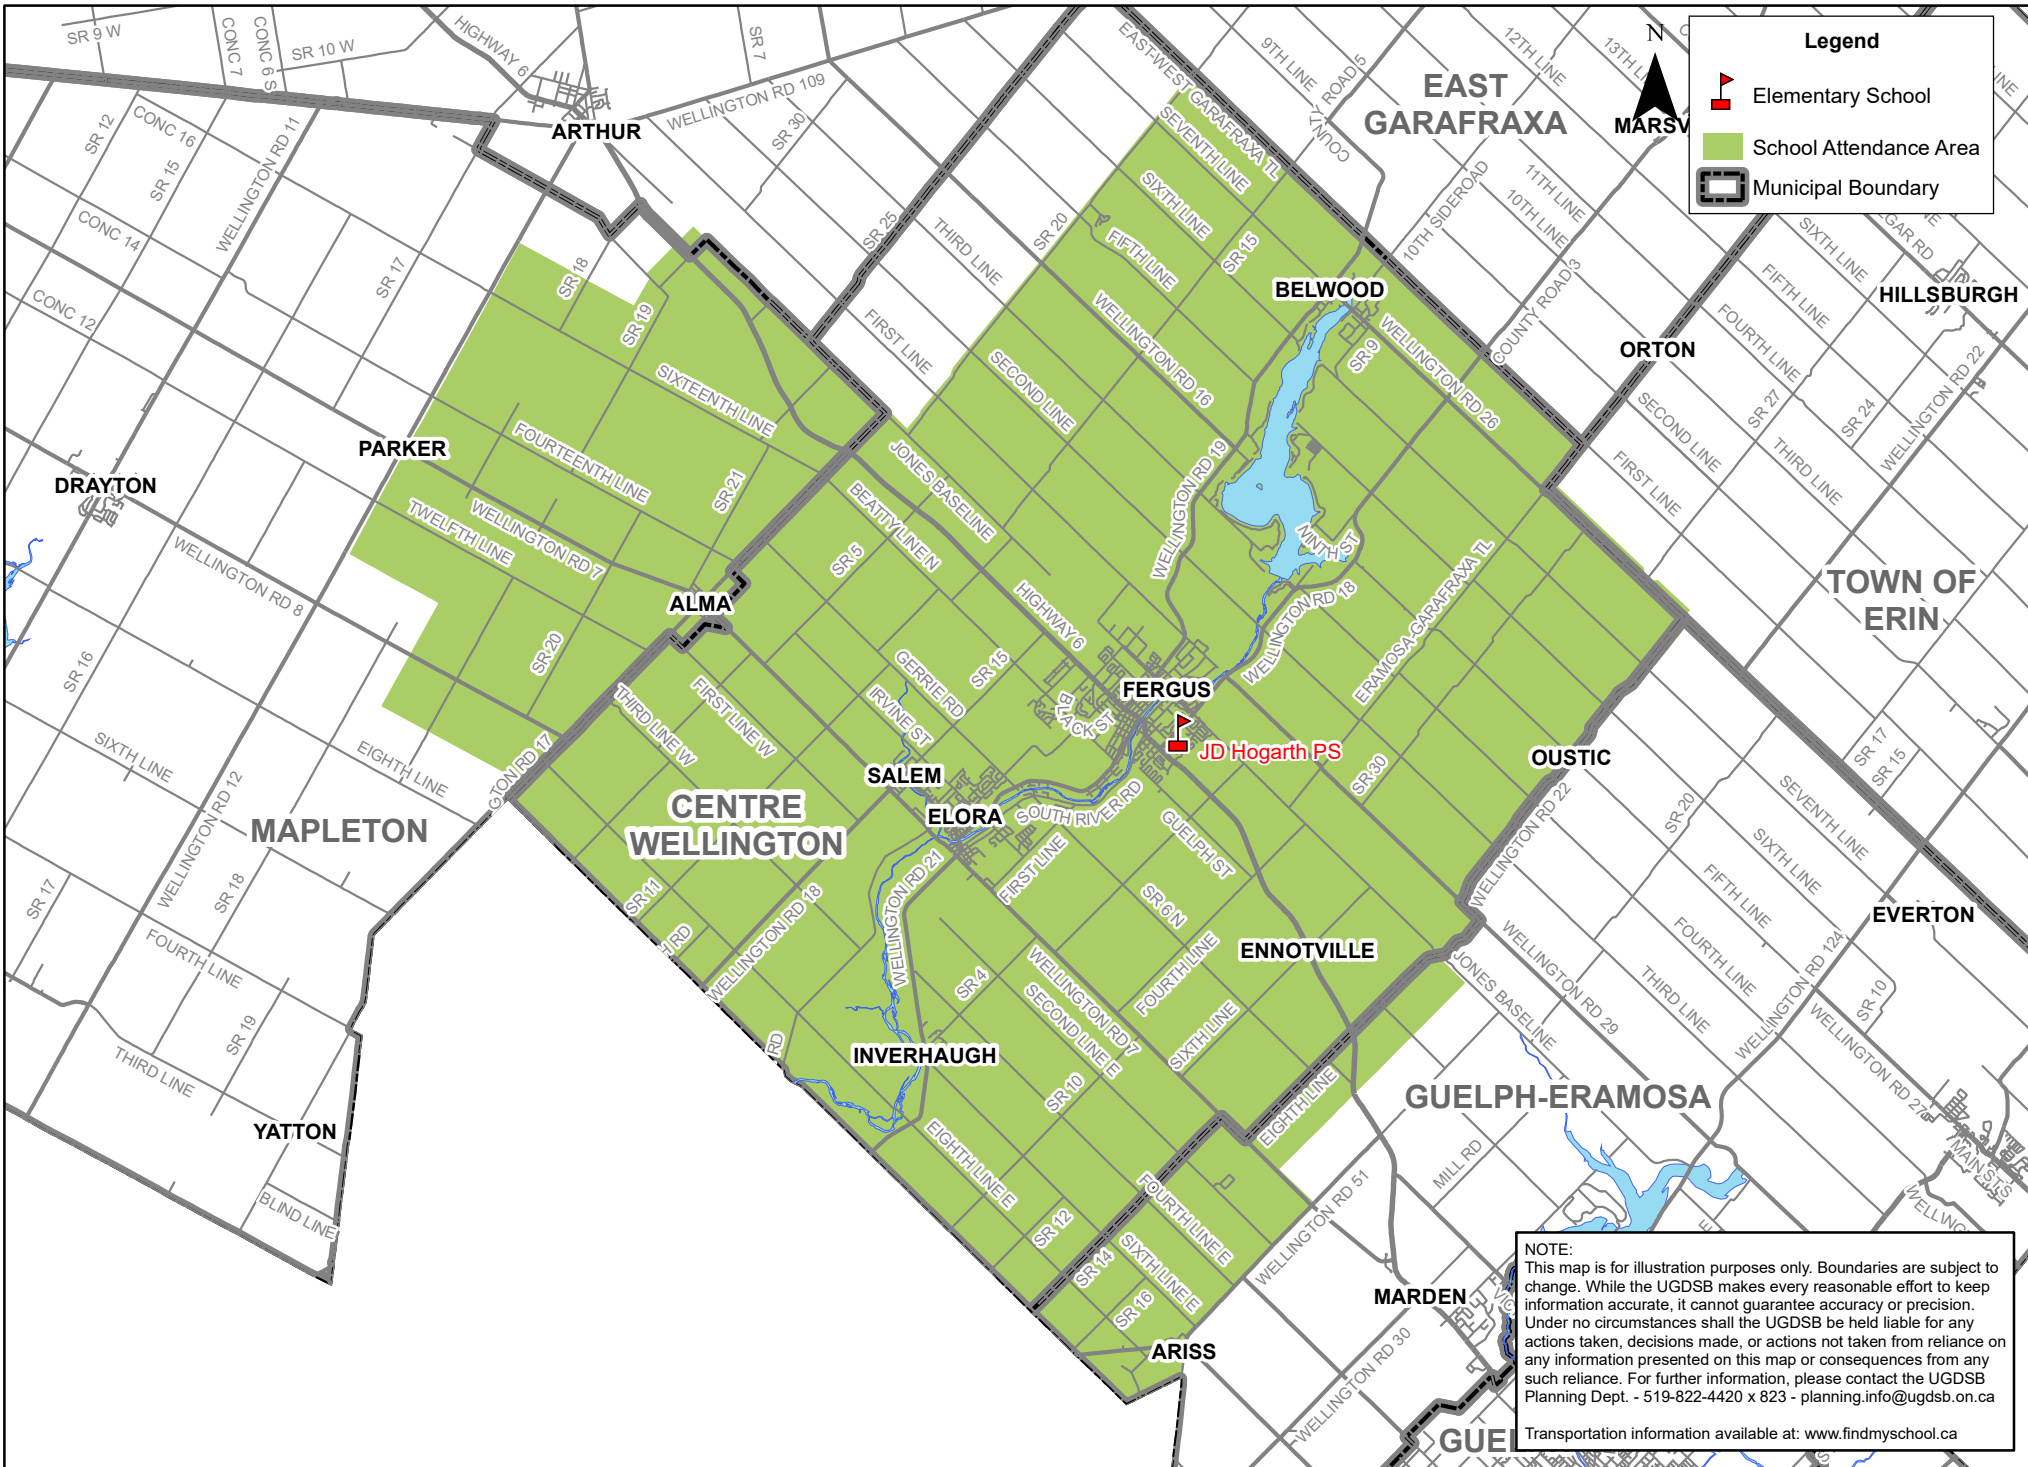

J.D. Hogarth PS French Immersion 3 to 8 Attendance Area

Legend

-  Elementary School
-  School Attendance Area
-  Municipal Boundary

NOTE:
 This map is for illustration purposes only. Boundaries are subject to change. While the UGDSB makes every reasonable effort to keep information accurate, it cannot guarantee accuracy or precision. Under no circumstances shall the UGDSB be held liable for any actions taken, decisions made, or actions not taken from reliance on any information presented on this map or consequences from any such reliance. For further information, please contact the UGDSB Planning Dept. - 519-822-4420 x 823 - planning.info@ugdsb.on.ca