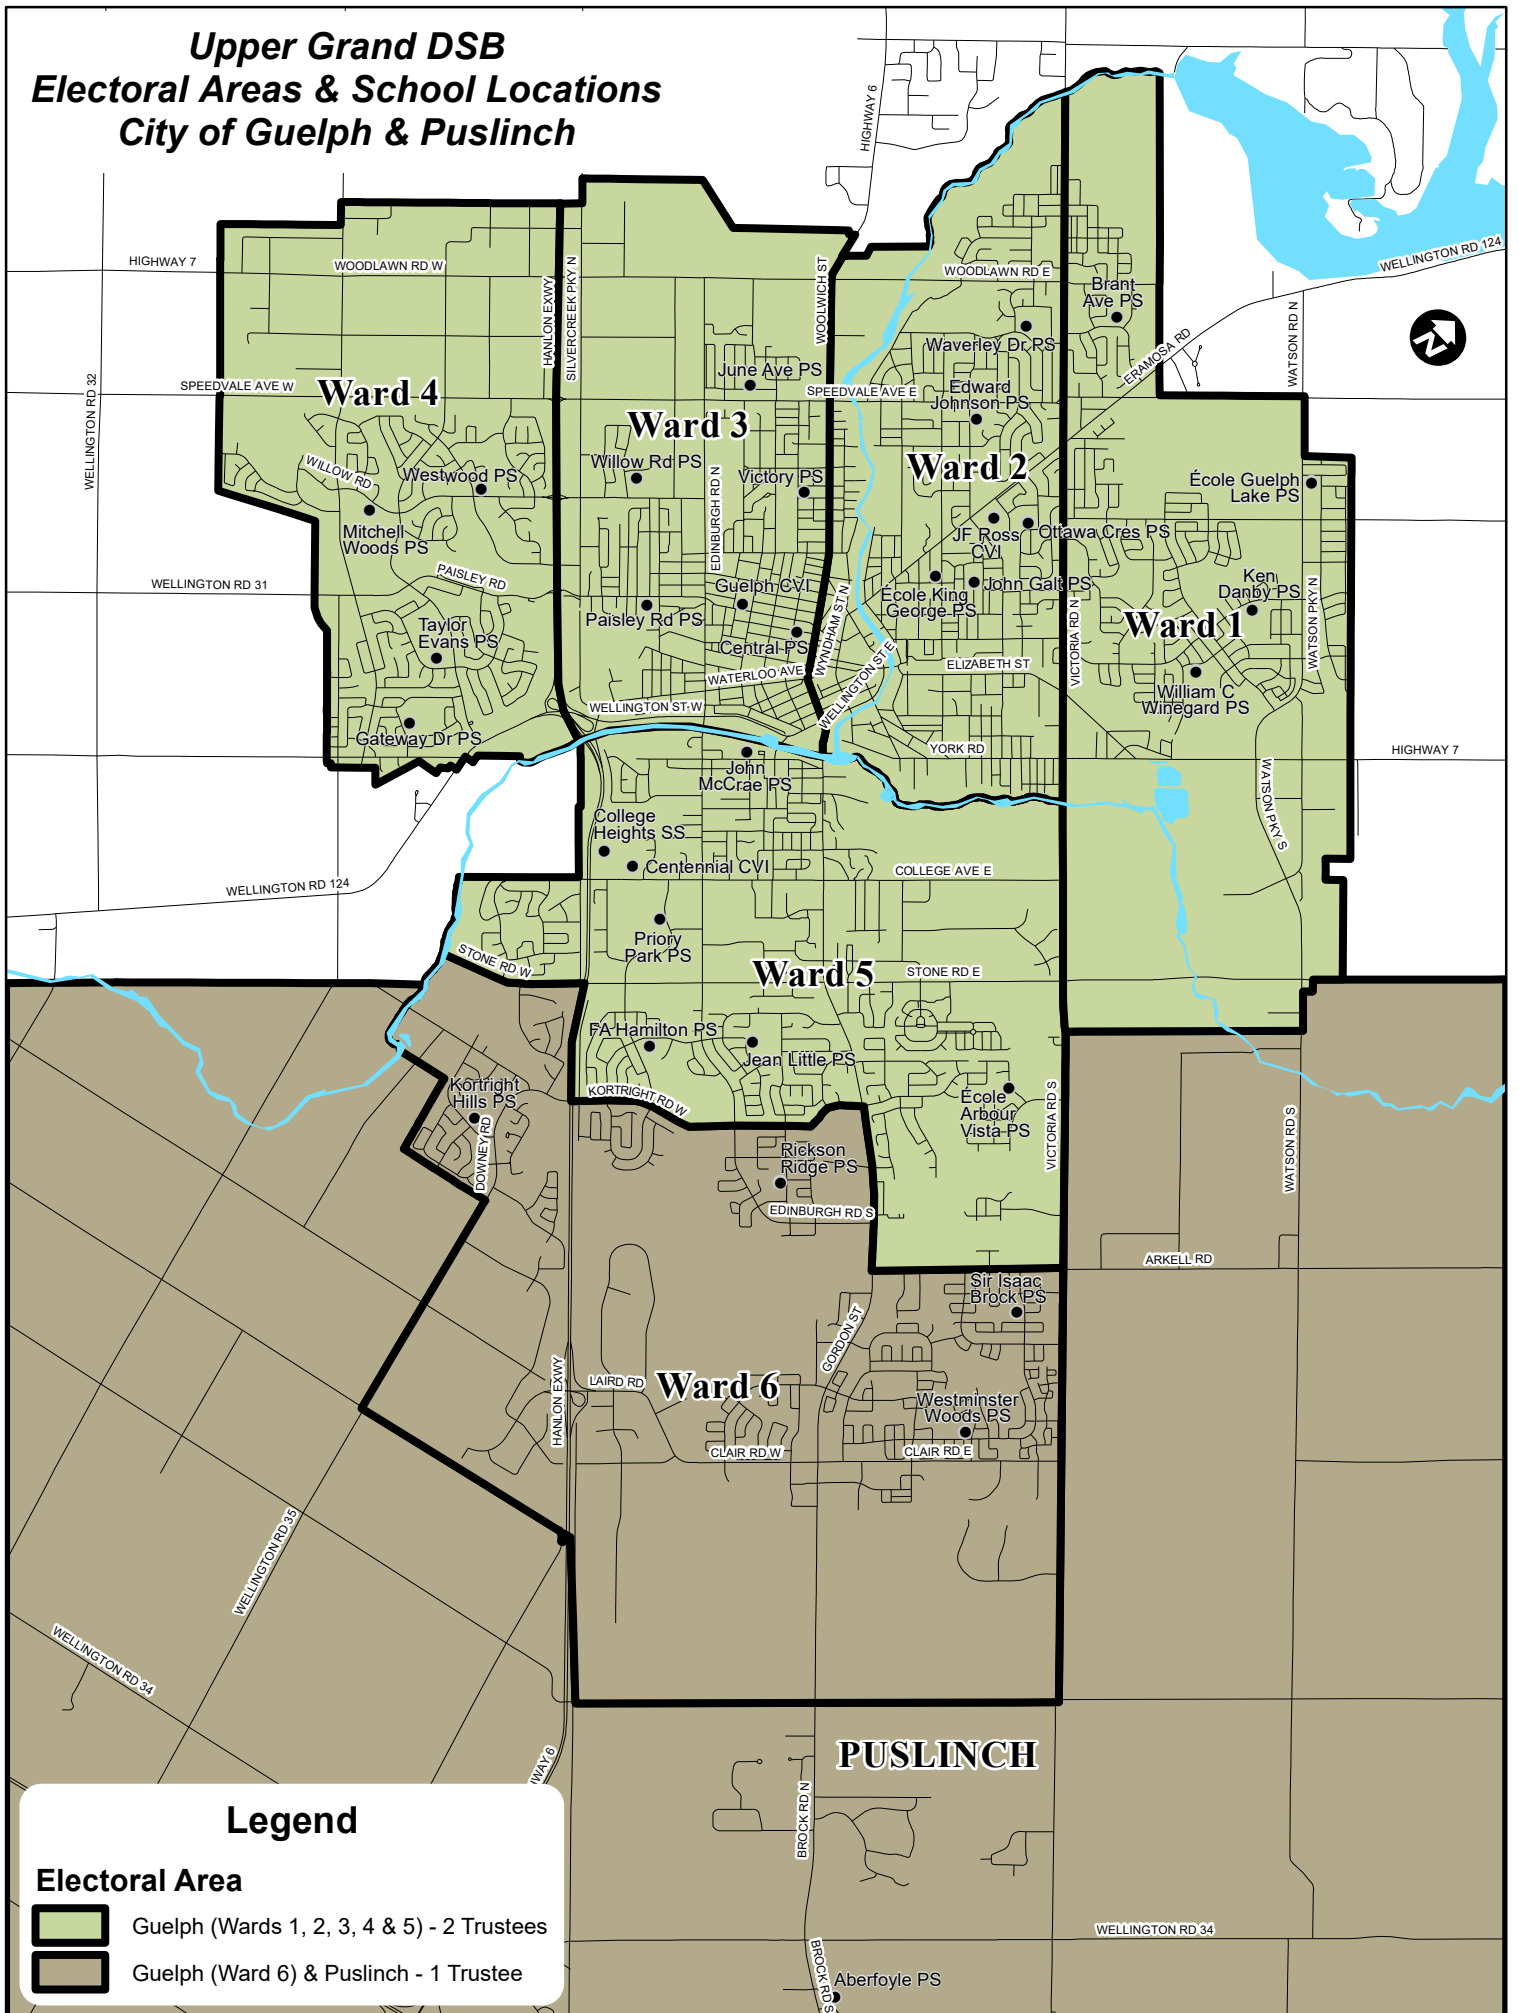

Upper Grand DSB Electoral Areas & School Locations City of Guelph & Puslinch

Legend

Electoral Area

- Guelph (Wards 1, 2, 3, 4 & 5) - 2 Trustees
- Guelph (Ward 6) & Puslinch - 1 Trustee