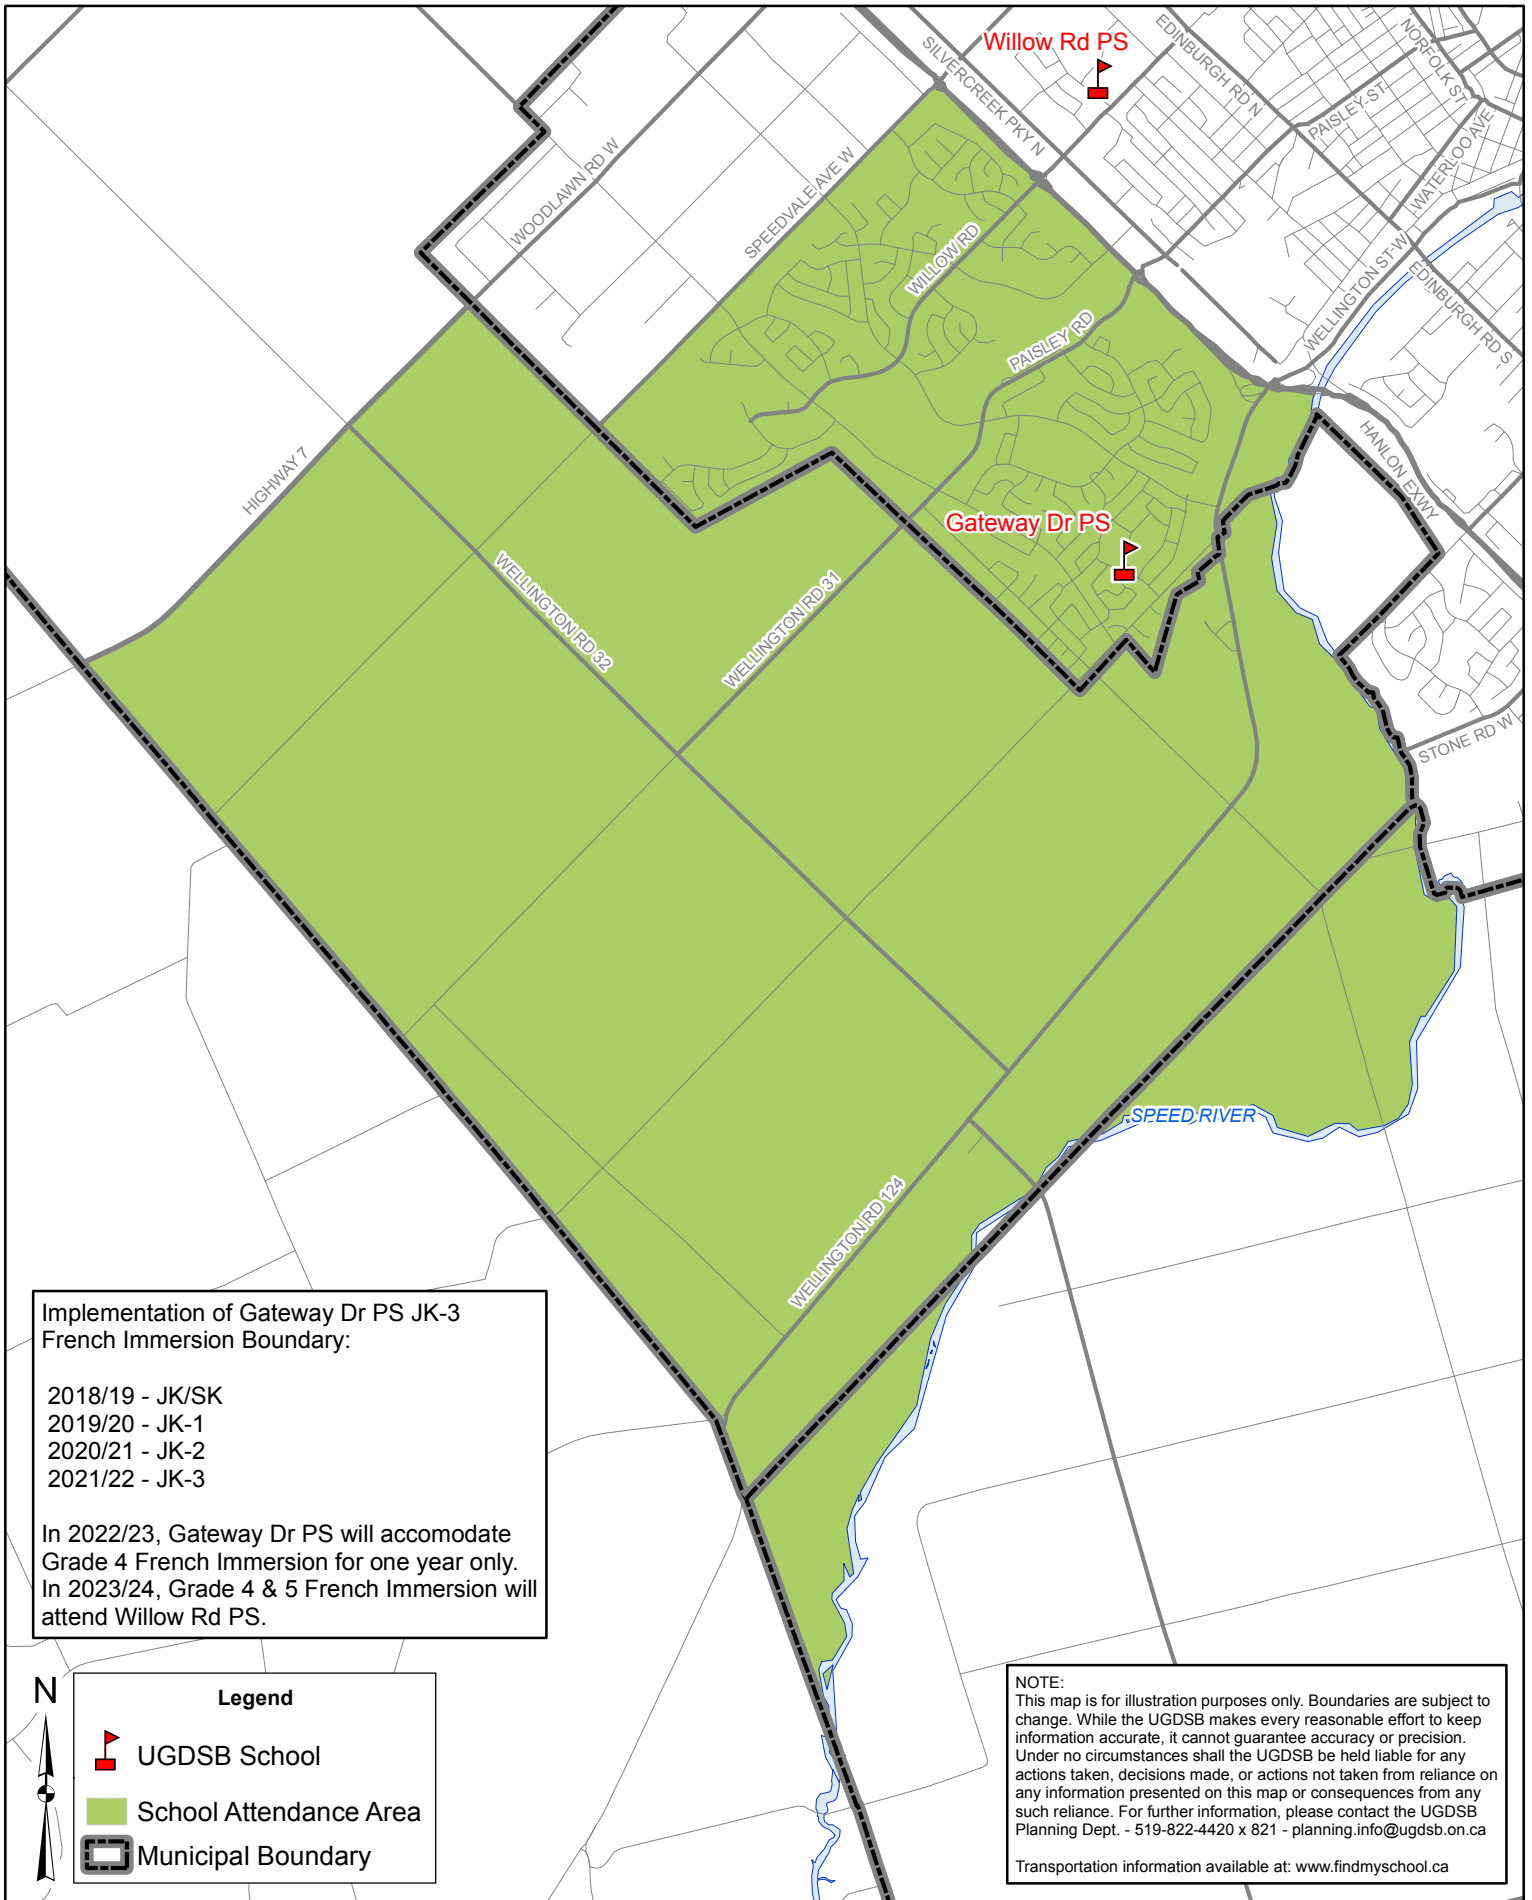

# MAP 1 - Gateway Dr PS French Immersion JK-3 Attendance Area (Effective September 2018)

Implementation of Gateway Dr PS JK-3 French Immersion Boundary:

- 2018/19 - JK/SK
- 2019/20 - JK-1
- 2020/21 - JK-2
- 2021/22 - JK-3

In 2022/23, Gateway Dr PS will accomodate Grade 4 French Immersion for one year only.  
 In 2023/24, Grade 4 & 5 French Immersion will attend Willow Rd PS.

**Legend**

-  UGDSB School
-  School Attendance Area
-  Municipal Boundary