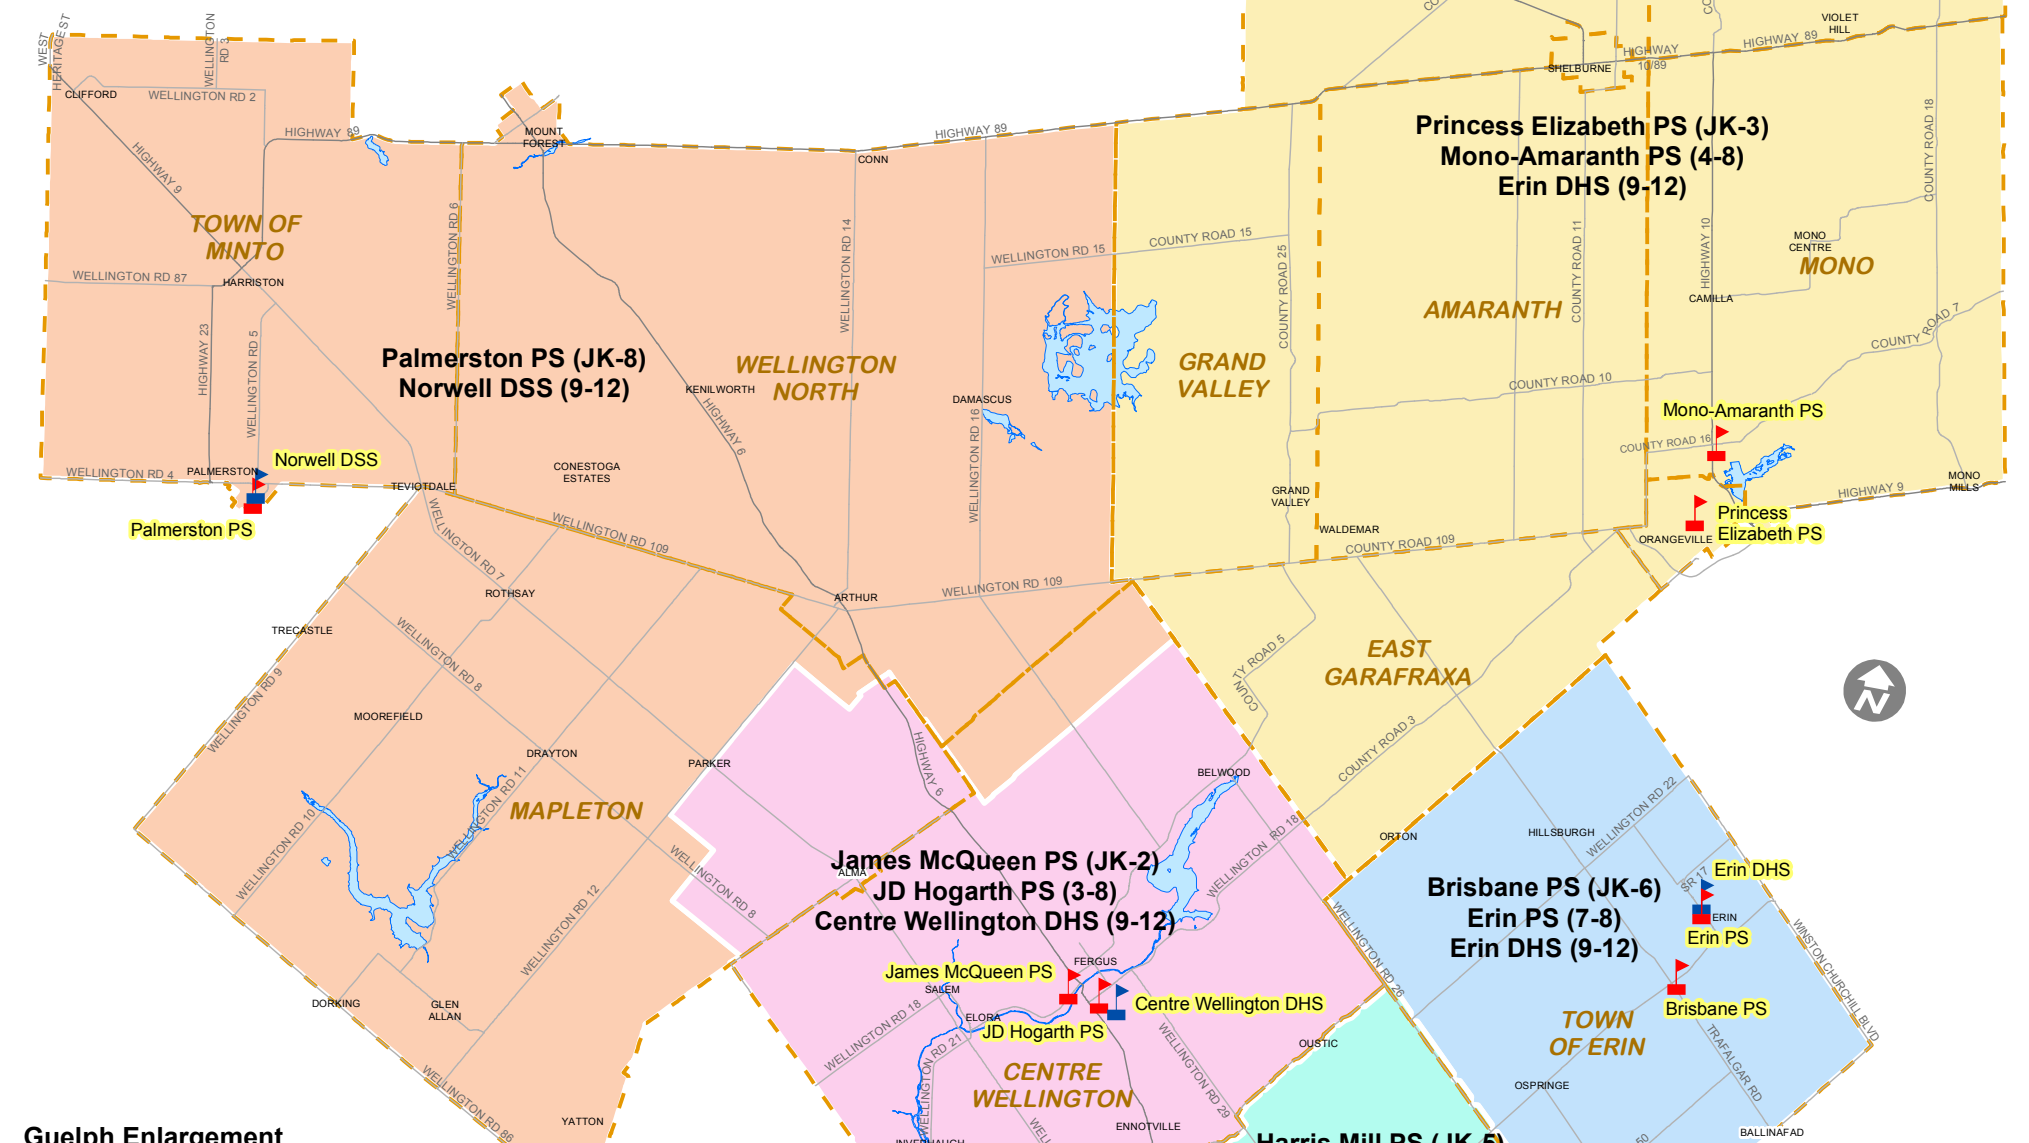

French Immersion Feeder Plan

JK	SK	1	2	3	4	5	6	7	8	9	10	11	12
Princess Elizabeth PS				Mono-Amaranth PS									
Brisbane PS				Erin PS				Erin DHS					
Palmerston PS									Norwell DSS				
James McQueen PS				JD Hogarth PS				Centre Wellington DHS					
École Harris Mill PS				Rockwood Centennial PS									
Paisley Road PS				John McCrae PS									
Edward Johnson PS				École King George PS									
Victory PS				Provisional									
New East Guelph FI (Couling Cres)													
FA Hamilton PS													
École Arbour Vista PS													
JF Ross CVI													

Guelph Enlargement

All Guelph area FI students attend JF Ross CVI for secondary (9-12).

2015/16 French Immersion Attendance Areas

Legend

School Locations

- ▲ Elementary
- ▲ Secondary