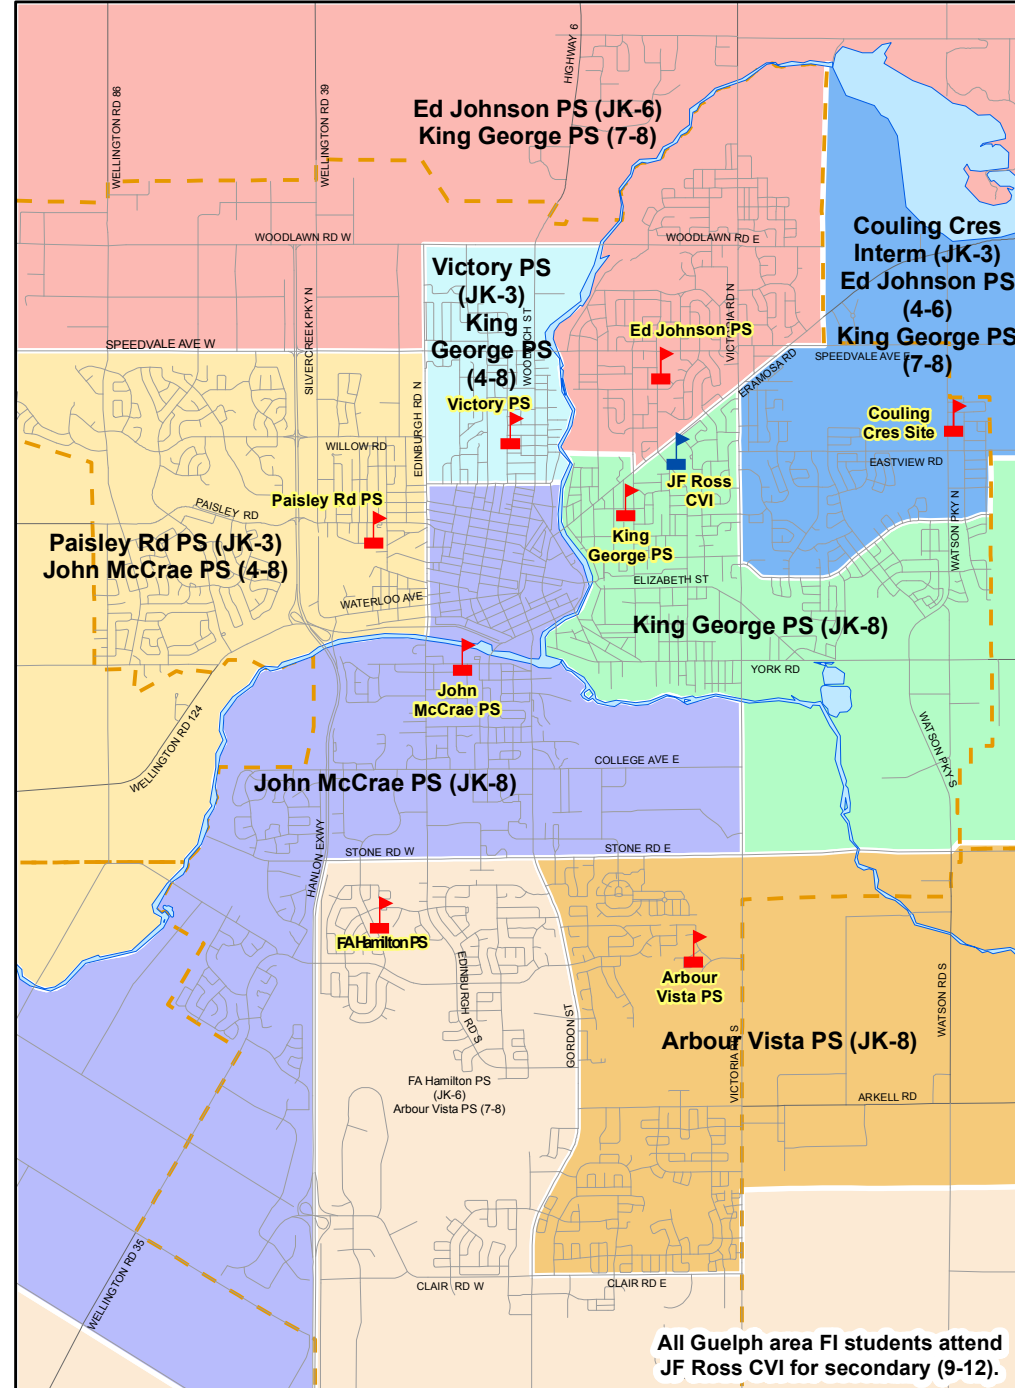

French Immersion Feeder Plan

JK	SK	1	2	3	4	5	6	7	8	9	10	11	12
Princess Elizabeth PS				Mono-Amaranth PS									
Brisbane PS				Erin PS				Erin DHS					
Palmerston PS									Norwell DSS				
James McQueen PS				JD Hogarth PS				Centre Wellington DHS					
École Harris Mill PS				Rockwood Centennial PS									
Paisley Road PS				John McCrae PS									
Edward Johnson PS				École King George PS									
Victory PS				Provisional									
New East Guelph FI (Couling Cres)													
FA Hamilton PS													
École Arbour Vista PS													
JF Ross CVI													

Guelph Enlargement

All Guelph area FI students attend JF Ross CVI for secondary (9-12).

2015/16 French Immersion Attendance Areas

Legend

School Locations

- ▲ Elementary
- ▲ Secondary