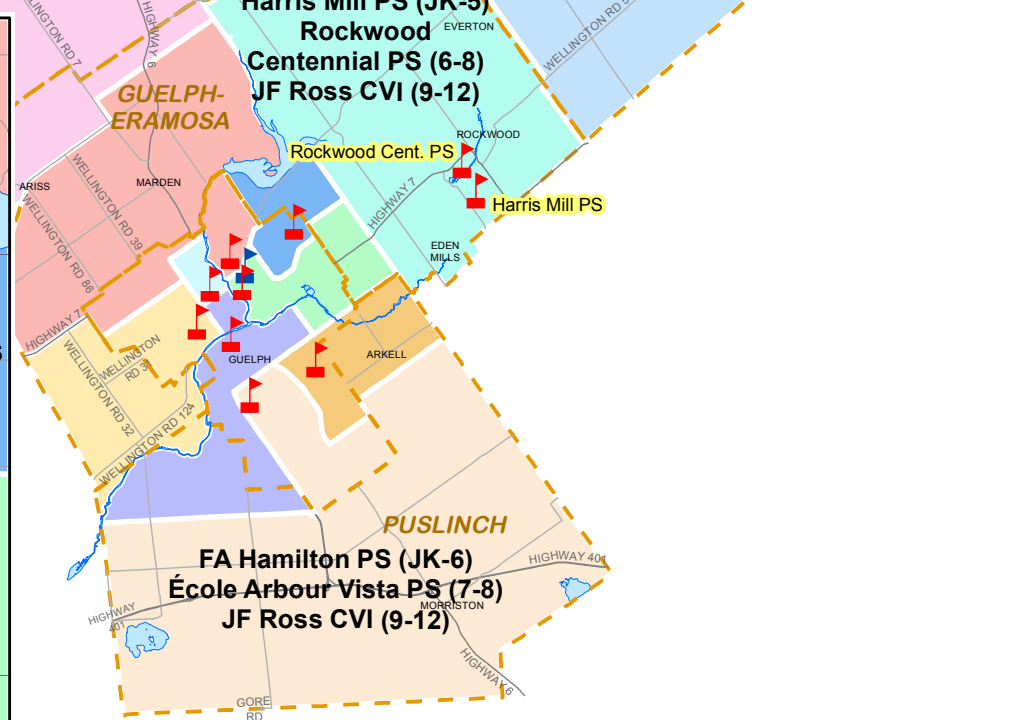

French Immersion Feeder Plan

JK	SK	1	2	3	4	5	6	7	8	9	10	11	12
Princess Elizabeth PS				Mono-Amaranth PS									
Brisbane PS				Erin PS				Erin DHS					
Palmerston PS									Norwell DSS				
James McQueen PS				JD Hogarth PS				Centre Wellington DHS					
École Harris Mill PS				Rockwood Centennial PS									
Paisley Road PS				John McCrae PS									
Edward Johnson PS				École King George PS									
Victory PS				Provisional									
New East Guelph FI (Couling Cres)													
FA Hamilton PS													
École Arbour Vista PS													
JF Ross CVI													

Guelph Enlargement

All Guelph area FI students attend JF Ross CVI for secondary (9-12).

2015/16 French Immersion Attendance Areas

Legend

School Locations

- ▲ Elementary
- ▲ Secondary